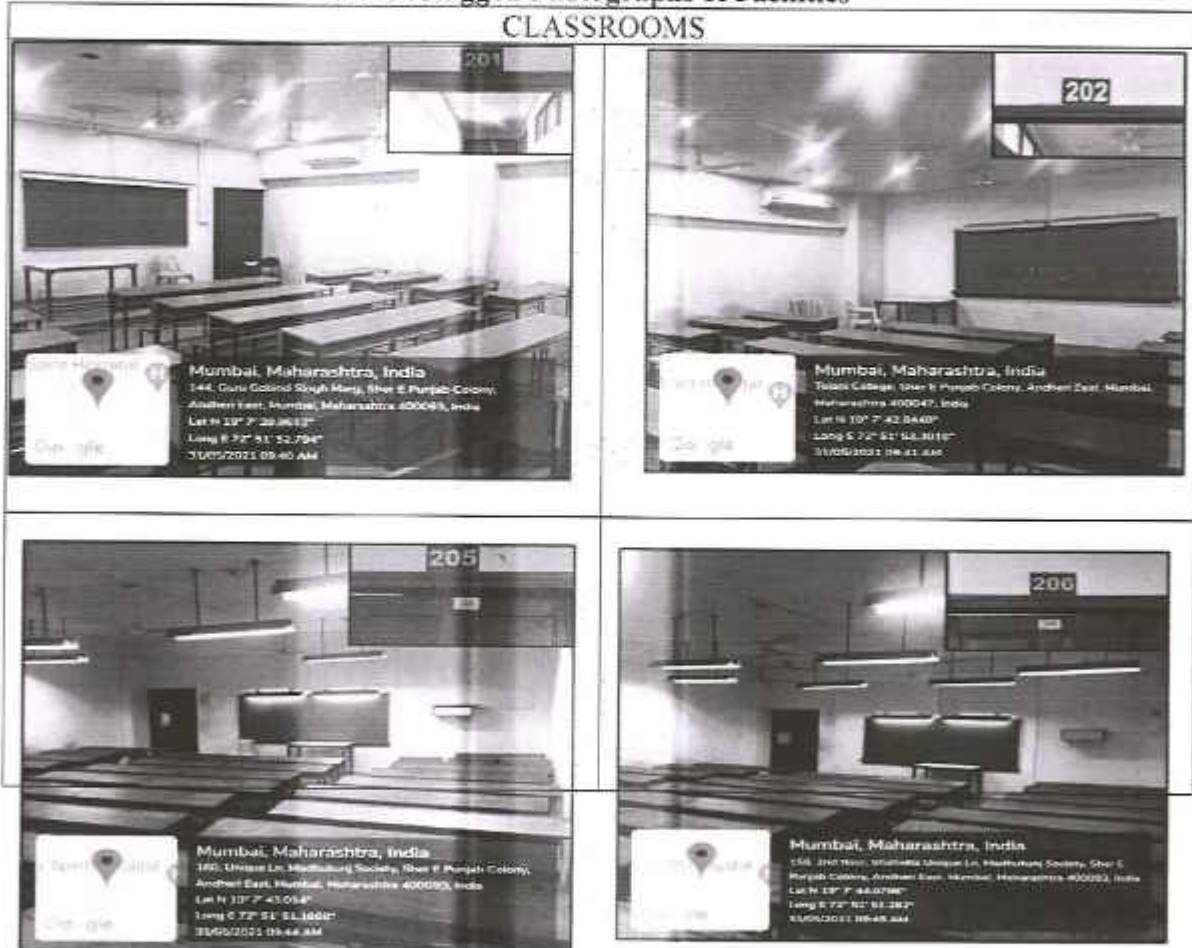

Tolani College of Commerce (Autonomous)

तोलानी वाणिज्य महाविद्यालय (स्वायत्त)

Knowledge is Supreme

150-151, SHER-E-PUNJAB SOCIETY,
GURU GOBIND SINGH ROAD,
ANDHERI (EAST), MUMBAI-400 093.

(Sponsored and Managed by Tolani Education Society, Mumbai - 400 021)
(Recognised Linguistic (Sindhi) Minority Institution, Affiliated to University of Mumbai)
Re-Accredited (3rd Cycle) by N.A.A.C. with 'A' Grade (CGPA 3.03)

Tel. : (022) 6153 5455
Fax : (022) 6153 5456
E-mail : tcc@tolani.edu
Website : tcc.tolani.edu

College NAAC Code No. MHC0GN10577
AISHE CODE NO. /ID:C-34223
AQAR 2023 – 2024

4.1.3 Geotagged Photographs of Facilities

CLASSROOMS

Handwritten signature