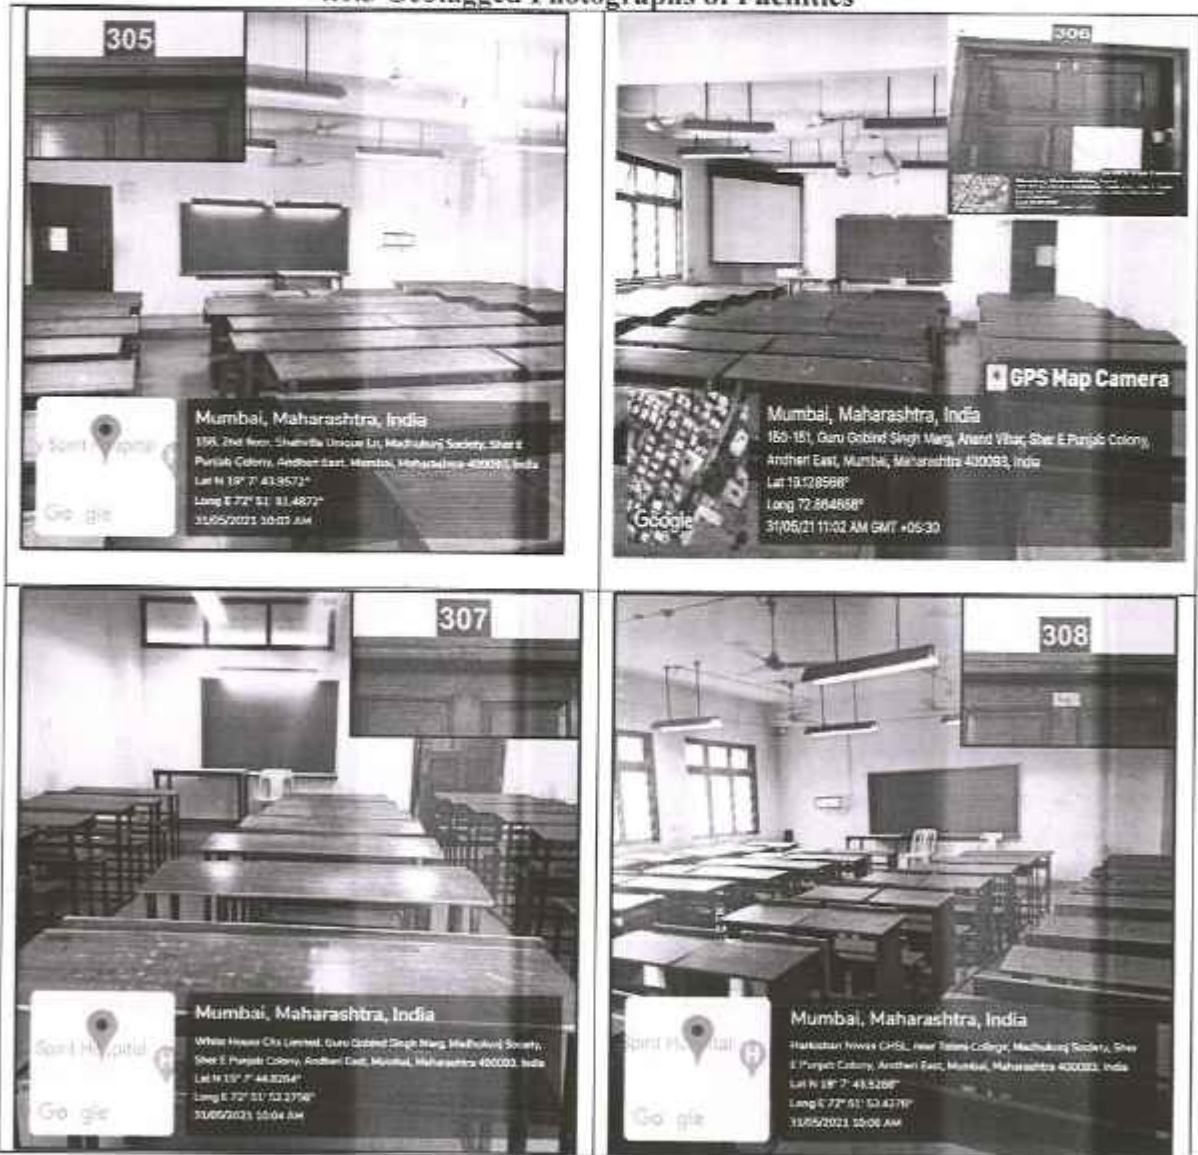

College NAAC Code No. MHC0GN10577
AISHE CODE NO. /ID:C-34223
AQAR 2023 - 2024

4.1.3 Geotagged Photographs of Facilities

Tolani College of Commerce (Autonomous)
तोलांनी वाणिज्य महाविद्यालय (स्वायत्त)

Knowledge is Supreme