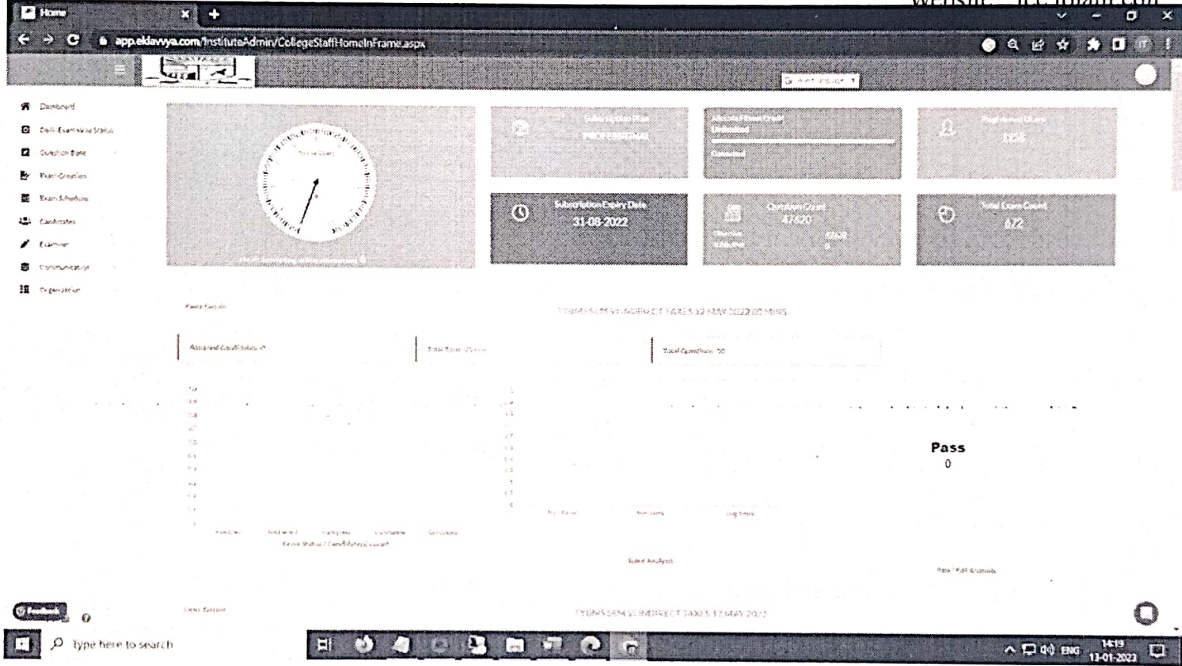

Knowledge is Supreme

Tolani College of Commerce (Autonomous)

तोलानी वाणिज्य महाविद्यालय (स्वायत्त)

(Sponsored and Managed by Tolani Education Society, Mumbai - 400 021)
(Recognised Linguistic (Sindhi) Minority Institution, Affiliated to University of Mumbai)

Re-Accredited (3rd Cycle) by N.A.A.C. with 'A' Grade (CGPA 3.03)

150-151, SHER-E-PUNJAB SOCIETY,
GURU GOBIND SINGH ROAD,
ANDHERI (EAST), MUMBAI-400 093.

Tel. : (022) 6153 5455
Fax : (022) 6153 5456
E-mail : tcc@tolani.edu
Website : tcc.tolani.edu

Verified & Found Correct

Shubha

Teacher In-charge
Ms. Shubha Chaubal

Mehrunnisa

Internal Committee For Data Verification & Validation
Tolani Collage Of Commerce (Autonomous), Mumbai-93

Checked by
Dr. Mehrunnisa Ansari
I.Q.A.C. Co-ordinator

Vijaya Krishna

PRINCIPAL

Tolani College of Commerce
Andheri (East), Mumbai - 400 093.

Dr. Vijaya Krishna
Principal